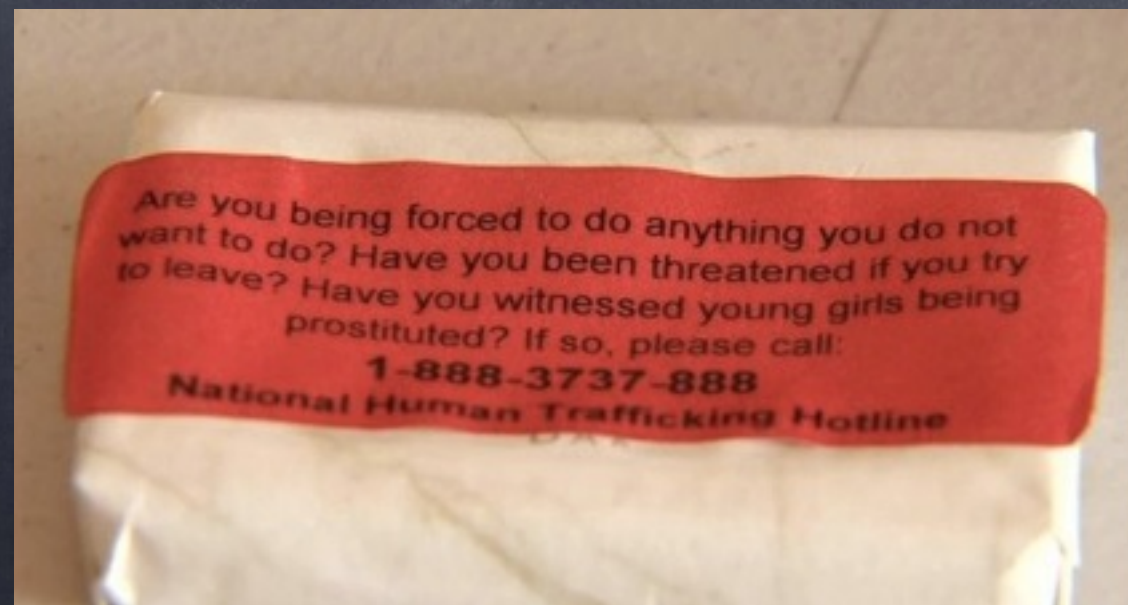

Teddy Text

Marella G and Claire C

A Story

Facts and Figures

Our Solution

- For distribution to teachers and school counselors
- Sends a phone text message to emergency hotlines with GPS coordinates

Physics Application

- Application of force in order to initiate message
- Use of an Arduino – another type of science

Design Process: Inspiration

Design Process: Our Journey

- Original design: plane
- New design: teddy bear
- Made for more practical building